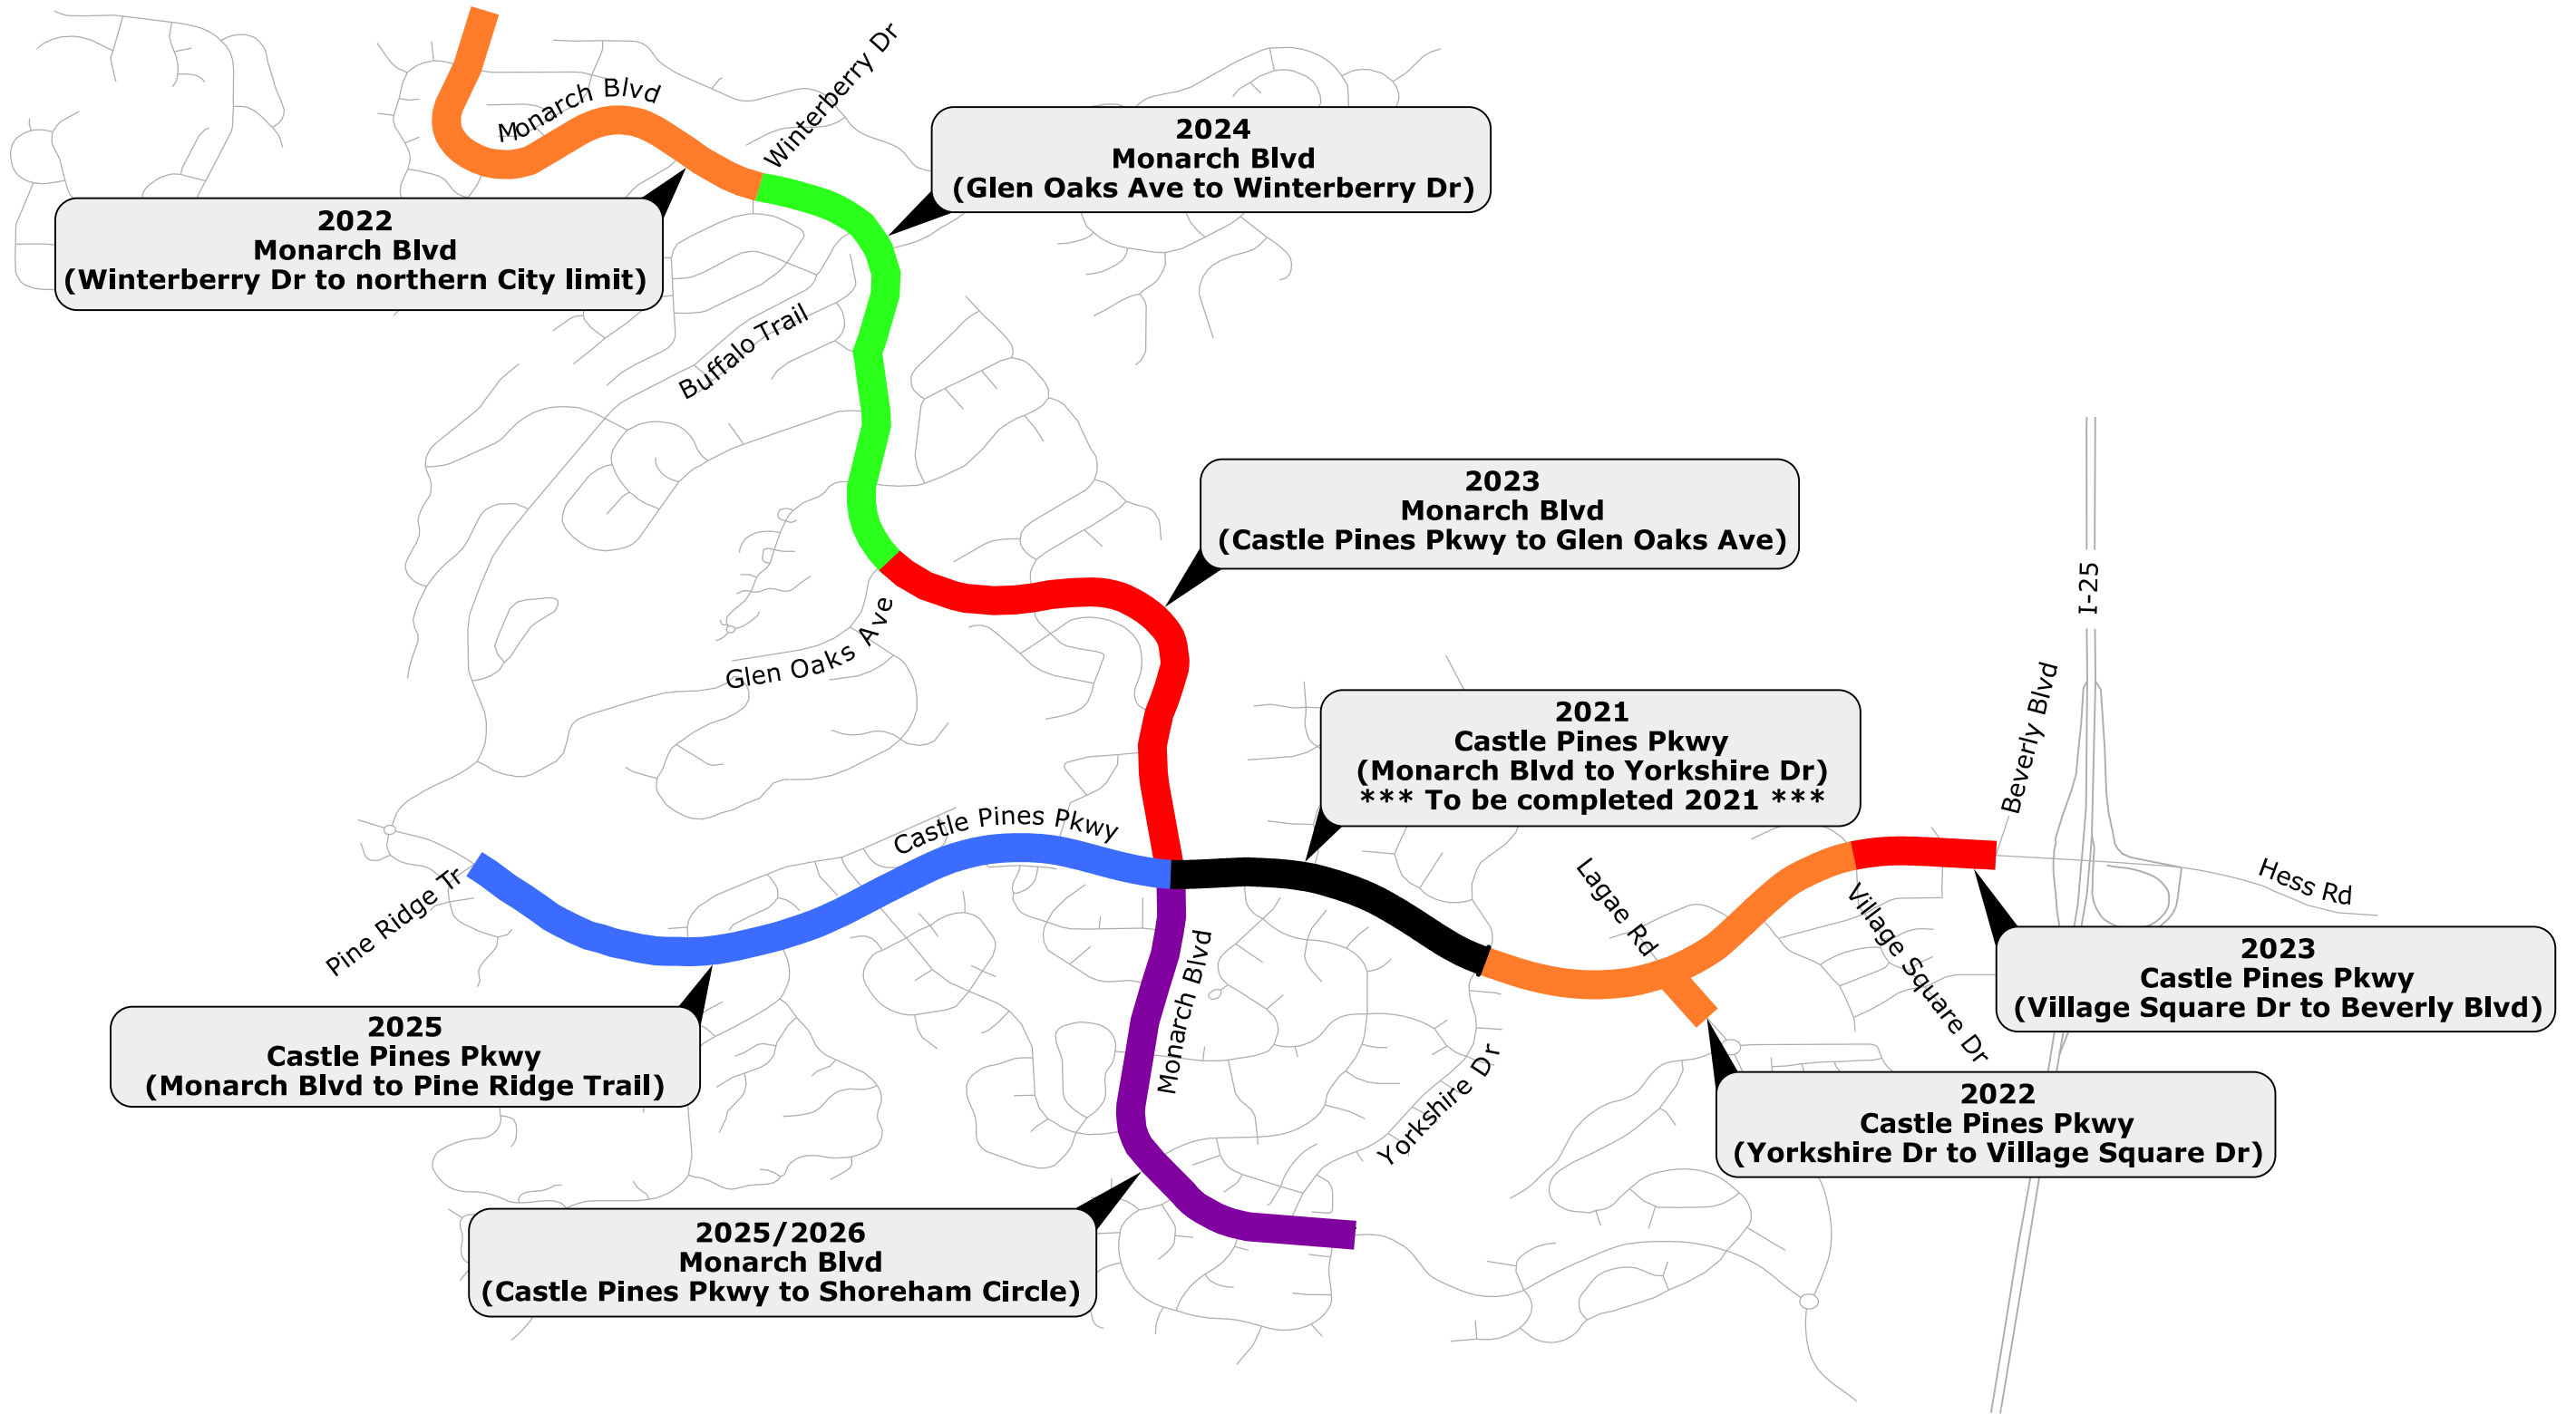

CONSTRUCTION PHASING (BY YEAR)

CASTLE PINES PARKWAY & MONARCH BOULEVARD RECONSTRUCTION & REHABILITATION